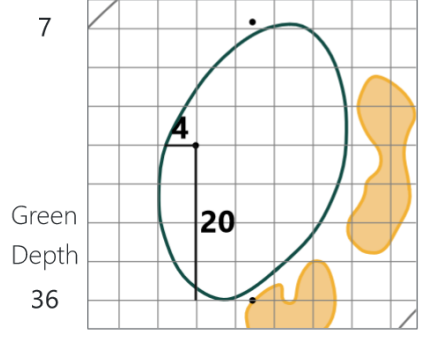

# Round 3 - Friday, June 14, 2024

52nd Southern Junior Championship

Seminole Legacy Golf Club, Tallahassee, FL

One square represents 5 square yards

Jun 11, 2024, 12:37:46 PM

# Evacuation Plan

Hole	Tee	FW	PG	Hole	Tee	FW	PG
1	CH	CH	CH	10	CH	CH	CH
2	CH	A	A	11	CH	C	C
3	A	-	A	12	C	D	D
4	A	B	B	13	D	-	D
5	B	-	B	14	D	D	C
6	B	B	B	15	A	-	A
7	B	B	B	16	A	CH	CH
8	B	B	CH	17	CH	CH	CH
9	CH	CH	CH	18	CH	CH	CH

CH= Walk In to Clubhouse; A = 3 Tee/15 Green; B = 4 Green/8 Tee  
 C = 11 PG/14 PG; D = 12 FW/14 FW