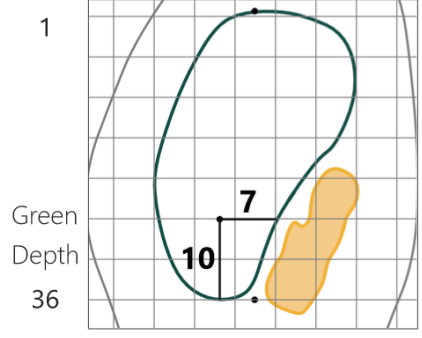

# Round 3 - Friday, June 14, 2024

52nd Southern Junior Championship

Seminole Legacy Golf Club, Tallahassee, FL

One square represents 5 square yards

Jun 11, 2024, 12:37:46 PM

# Evacuation Plan

Hole	Tee	FW	PG	Hole	Tee	FW	PG
1	CH	CH	CH	10	CH	CH	CH
2	CH	A	A	11	CH	C	C
3	A	-	A	12	C	D	D
4	A	B	B	13	D	-	D
5	B	-	B	14	D	D	C
6	B	B	B	15	A	-	A
7	B	B	B	16	A	CH	CH
8	B	B	CH	17	CH	CH	CH
9	CH	CH	CH	18	CH	CH	CH

CH= Walk In to Clubhouse; A = 3 Tee/15 Green; B = 4 Green/8 Tee  
 C = 11 PG/14 PG; D = 12 FW/14 FW