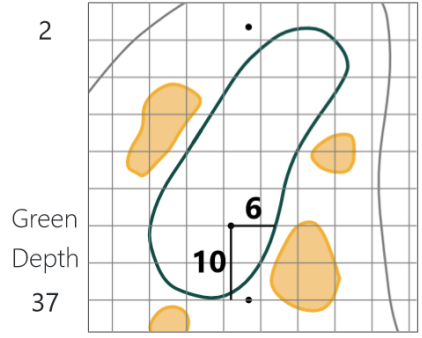

# Round 3 - Friday, June 14, 2024

52nd Southern Junior Championship

Seminole Legacy Golf Club, Tallahassee, FL

One square represents 5 square yards

Jun 11, 2024, 12:37:46 PM

# Evacuation Plan

Hole	Tee	FW	PG	Hole	Tee	FW	PG
1	CH	CH	CH	10	CH	CH	CH
2	CH	A	A	11	CH	C	C
3	A	-	A	12	C	D	D
4	A	B	B	13	D	-	D
5	B	-	B	14	D	D	C
6	B	B	B	15	A	-	A
7	B	B	B	16	A	CH	CH
8	B	B	CH	17	CH	CH	CH
9	CH	CH	CH	18	CH	CH	CH

CH= Walk In to Clubhouse; A = 3 Tee/15 Green; B = 4 Green/8 Tee  
 C = 11 PG/14 PG; D = 12 FW/14 FW