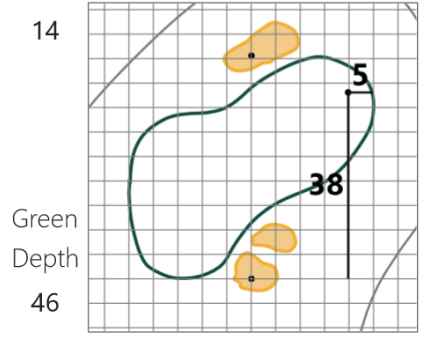

# Round 3 - Friday, June 14, 2024

52nd Southern Junior Championship

Seminole Legacy Golf Club, Tallahassee, FL

One square represents 5 square yards

Jun 11, 2024, 12:37:46 PM

# Evacuation Plan

Hole	Tee	FW	PG	Hole	Tee	FW	PG
1	CH	CH	CH	10	CH	CH	CH
2	CH	A	A	11	CH	C	C
3	A	-	A	12	C	D	D
4	A	B	B	13	D	-	D
5	B	-	B	14	D	D	C
6	B	B	B	15	A	-	A
7	B	B	B	16	A	CH	CH
8	B	B	CH	17	CH	CH	CH
9	CH	CH	CH	18	CH	CH	CH

CH= Walk In to Clubhouse; A = 3 Tee/15 Green; B = 4 Green/8 Tee  
 C = 11 PG/14 PG; D = 12 FW/14 FW