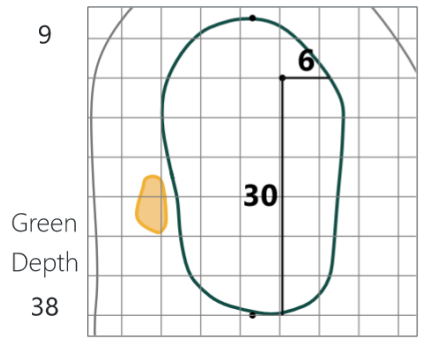

# Round 3 - Friday, June 14, 2024

52nd Southern Junior Championship

Seminole Legacy Golf Club, Tallahassee, FL

One square represents 5 square yards

Jun 11, 2024, 12:37:46 PM

# Evacuation Plan

Hole	Tee	FW	PG	Hole	Tee	FW	PG
1	CH	CH	CH	10	CH	CH	CH
2	CH	A	A	11	CH	C	C
3	A	-	A	12	C	D	D
4	A	B	B	13	D	-	D
5	B	-	B	14	D	D	C
6	B	B	B	15	A	-	A
7	B	B	B	16	A	CH	CH
8	B	B	CH	17	CH	CH	CH
9	CH	CH	CH	18	CH	CH	CH

CH= Walk In to Clubhouse; A = 3 Tee/15 Green; B = 4 Green/8 Tee  
 C = 11 PG/14 PG; D = 12 FW/14 FW