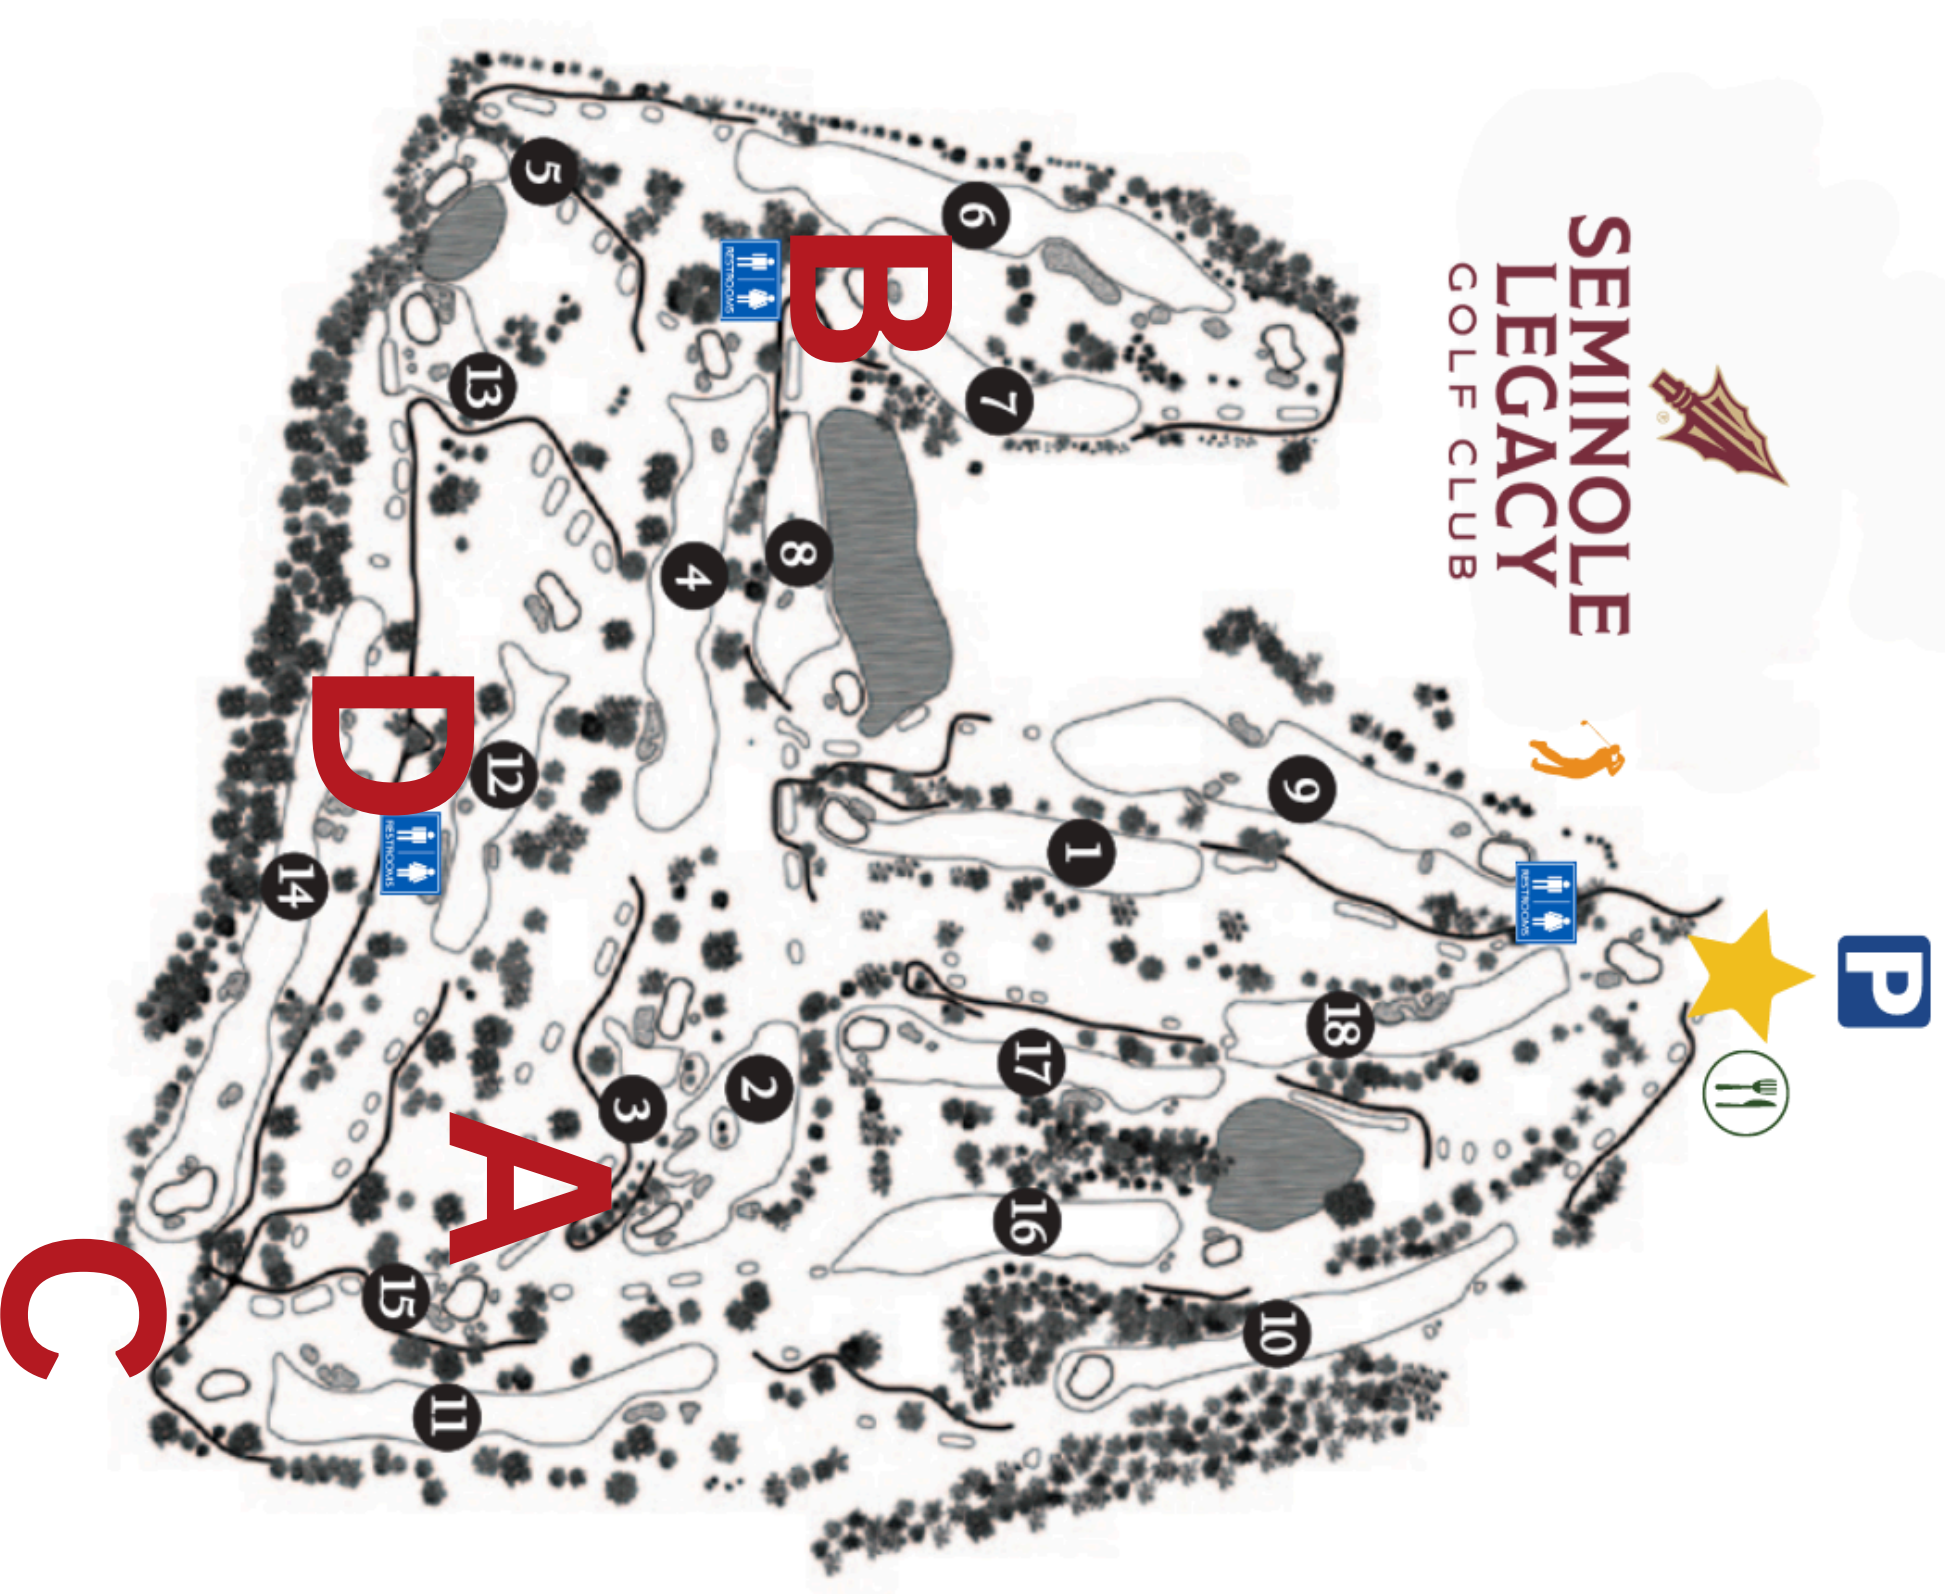

# Round 3 - Friday, June 14, 2024

52nd Southern Junior Championship

Seminole Legacy Golf Club, Tallahassee, FL

One square represents 5 square yards

Jun 11, 2024, 12:37:46 PM

# Evacuation Plan

Hole	Tee	FW	PG	Hole	Tee	FW	PG
1	CH	CH	CH	10	CH	CH	CH
2	CH	A	A	11	CH	C	C
3	A	-	A	12	C	D	D
4	A	B	B	13	D	-	D
5	B	-	B	14	D	D	C
6	B	B	B	15	A	-	A
7	B	B	B	16	A	CH	CH
8	B	B	CH	17	CH	CH	CH
9	CH	CH	CH	18	CH	CH	CH

CH= Walk In to Clubhouse; A = 3 Tee/15 Green; B = 4 Green/8 Tee  
 C = 11 PG/14 PG; D = 12 FW/14 FW