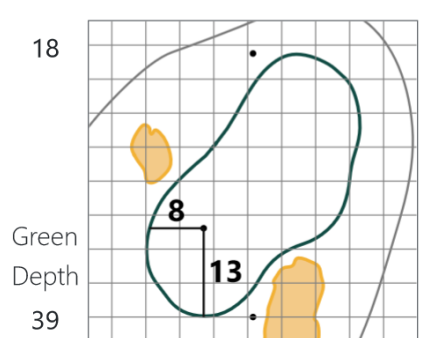

# Round 3 - Friday, June 14, 2024

52nd Southern Junior Championship

Seminole Legacy Golf Club, Tallahassee, FL

One square represents 5 square yards

Jun 11, 2024, 12:37:46 PM

# Evacuation Plan

Hole	Tee	FW	PG	Hole	Tee	FW	PG
1	CH	CH	CH	10	CH	CH	CH
2	CH	A	A	11	CH	C	C
3	A	-	A	12	C	D	D
4	A	B	B	13	D	-	D
5	B	-	B	14	D	D	C
6	B	B	B	15	A	-	A
7	B	B	B	16	A	CH	CH
8	B	B	CH	17	CH	CH	CH
9	CH	CH	CH	18	CH	CH	CH

CH= Walk In to Clubhouse; A = 3 Tee/15 Green; B = 4 Green/8 Tee  
 C = 11 PG/14 PG; D = 12 FW/14 FW