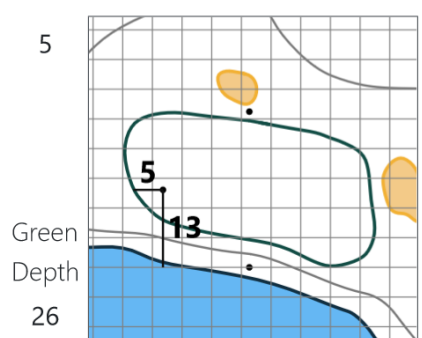

# Round 3 - Friday, June 14, 2024

52nd Southern Junior Championship

Seminole Legacy Golf Club, Tallahassee, FL

One square represents 5 square yards

Jun 11, 2024, 12:37:46 PM

# Evacuation Plan

Hole	Tee	FW	PG	Hole	Tee	FW	PG
1	CH	CH	CH	10	CH	CH	CH
2	CH	A	A	11	CH	C	C
3	A	-	A	12	C	D	D
4	A	B	B	13	D	-	D
5	B	-	B	14	D	D	C
6	B	B	B	15	A	-	A
7	B	B	B	16	A	CH	CH
8	B	B	CH	17	CH	CH	CH
9	CH	CH	CH	18	CH	CH	CH

CH= Walk In to Clubhouse; A = 3 Tee/15 Green; B = 4 Green/8 Tee  
 C = 11 PG/14 PG; D = 12 FW/14 FW