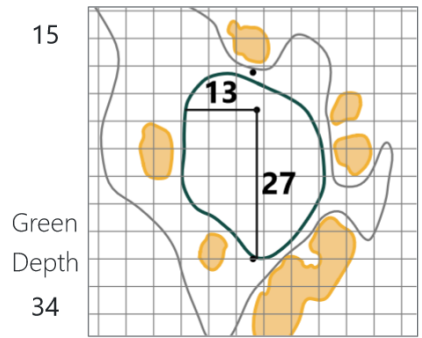

# Round 3 - Friday, June 14, 2024

52nd Southern Junior Championship

Seminole Legacy Golf Club, Tallahassee, FL

One square represents 5 square yards

Jun 11, 2024, 12:37:46 PM

# Evacuation Plan

Hole	Tee	FW	PG	Hole	Tee	FW	PG
1	CH	CH	CH	10	CH	CH	CH
2	CH	A	A	11	CH	C	C
3	A	-	A	12	C	D	D
4	A	B	B	13	D	-	D
5	B	-	B	14	D	D	C
6	B	B	B	15	A	-	A
7	B	B	B	16	A	CH	CH
8	B	B	CH	17	CH	CH	CH
9	CH	CH	CH	18	CH	CH	CH

CH= Walk In to Clubhouse; A = 3 Tee/15 Green; B = 4 Green/8 Tee  
 C = 11 PG/14 PG; D = 12 FW/14 FW