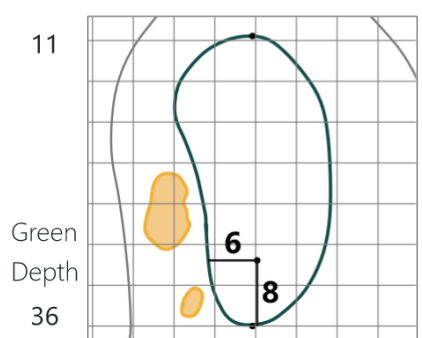

# Round 3 - Friday, June 14, 2024

52nd Southern Junior Championship

Seminole Legacy Golf Club, Tallahassee, FL

One square represents 5 square yards

Jun 11, 2024, 12:37:46 PM

# Evacuation Plan

Hole	Tee	FW	PG	Hole	Tee	FW	PG
1	CH	CH	CH	10	CH	CH	CH
2	CH	A	A	11	CH	C	C
3	A	-	A	12	C	D	D
4	A	B	B	13	D	-	D
5	B	-	B	14	D	D	C
6	B	B	B	15	A	-	A
7	B	B	B	16	A	CH	CH
8	B	B	CH	17	CH	CH	CH
9	CH	CH	CH	18	CH	CH	CH

CH= Walk In to Clubhouse; A = 3 Tee/15 Green; B = 4 Green/8 Tee  
 C = 11 PG/14 PG; D = 12 FW/14 FW