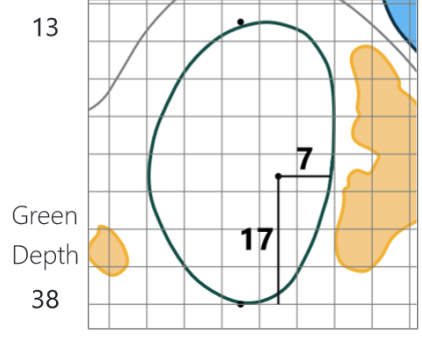

# Round 3 - Friday, June 14, 2024

52nd Southern Junior Championship

Seminole Legacy Golf Club, Tallahassee, FL

One square represents 5 square yards

Jun 11, 2024, 12:37:46 PM

# Evacuation Plan

Hole	Tee	FW	PG	Hole	Tee	FW	PG
1	CH	CH	CH	10	CH	CH	CH
2	CH	A	A	11	CH	C	C
3	A	-	A	12	C	D	D
4	A	B	B	13	D	-	D
5	B	-	B	14	D	D	C
6	B	B	B	15	A	-	A
7	B	B	B	16	A	CH	CH
8	B	B	CH	17	CH	CH	CH
9	CH	CH	CH	18	CH	CH	CH

CH= Walk In to Clubhouse; A = 3 Tee/15 Green; B = 4 Green/8 Tee  
 C = 11 PG/14 PG; D = 12 FW/14 FW