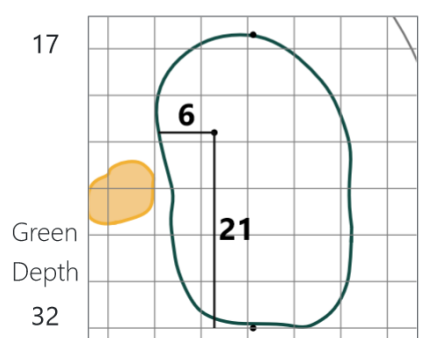

# Round 3 - Friday, June 14, 2024

52nd Southern Junior Championship

Seminole Legacy Golf Club, Tallahassee, FL

One square represents 5 square yards

Jun 11, 2024, 12:37:46 PM

# Evacuation Plan

Hole	Tee	FW	PG	Hole	Tee	FW	PG
1	CH	CH	CH	10	CH	CH	CH
2	CH	A	A	11	CH	C	C
3	A	-	A	12	C	D	D
4	A	B	B	13	D	-	D
5	B	-	B	14	D	D	C
6	B	B	B	15	A	-	A
7	B	B	B	16	A	CH	CH
8	B	B	CH	17	CH	CH	CH
9	CH	CH	CH	18	CH	CH	CH

CH= Walk In to Clubhouse; A = 3 Tee/15 Green; B = 4 Green/8 Tee  
 C = 11 PG/14 PG; D = 12 FW/14 FW