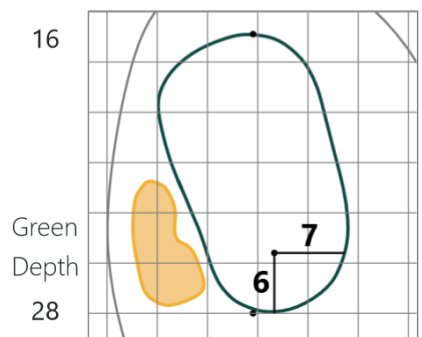

# Round 3 - Friday, June 14, 2024

52nd Southern Junior Championship

Seminole Legacy Golf Club, Tallahassee, FL

One square represents 5 square yards

Jun 11, 2024, 12:37:46 PM

# Evacuation Plan

Hole	Tee	FW	PG	Hole	Tee	FW	PG
1	CH	CH	CH	10	CH	CH	CH
2	CH	A	A	11	CH	C	C
3	A	-	A	12	C	D	D
4	A	B	B	13	D	-	D
5	B	-	B	14	D	D	C
6	B	B	B	15	A	-	A
7	B	B	B	16	A	CH	CH
8	B	B	CH	17	CH	CH	CH
9	CH	CH	CH	18	CH	CH	CH

CH= Walk In to Clubhouse; A = 3 Tee/15 Green; B = 4 Green/8 Tee  
 C = 11 PG/14 PG; D = 12 FW/14 FW