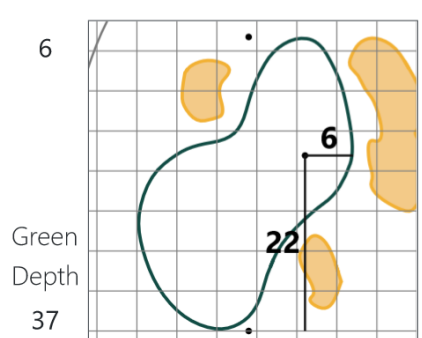

# Round 3 - Friday, June 14, 2024

52nd Southern Junior Championship

Seminole Legacy Golf Club, Tallahassee, FL

One square represents 5 square yards

Jun 11, 2024, 12:37:46 PM

# Evacuation Plan

Hole	Tee	FW	PG	Hole	Tee	FW	PG
1	CH	CH	CH	10	CH	CH	CH
2	CH	A	A	11	CH	C	C
3	A	-	A	12	C	D	D
4	A	B	B	13	D	-	D
5	B	-	B	14	D	D	C
6	B	B	B	15	A	-	A
7	B	B	B	16	A	CH	CH
8	B	B	CH	17	CH	CH	CH
9	CH	CH	CH	18	CH	CH	CH

CH= Walk In to Clubhouse; A = 3 Tee/15 Green; B = 4 Green/8 Tee  
 C = 11 PG/14 PG; D = 12 FW/14 FW