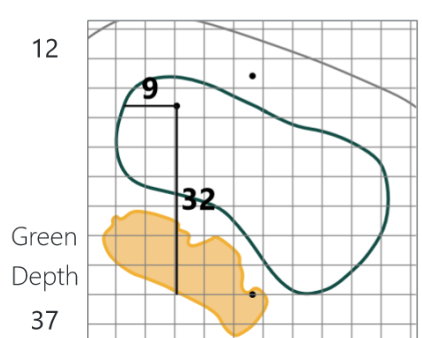

# Round 3 - Friday, June 14, 2024

52nd Southern Junior Championship

Seminole Legacy Golf Club, Tallahassee, FL

One square represents 5 square yards

Jun 11, 2024, 12:37:46 PM

# Evacuation Plan

Hole	Tee	FW	PG	Hole	Tee	FW	PG
1	CH	CH	CH	10	CH	CH	CH
2	CH	A	A	11	CH	C	C
3	A	-	A	12	C	D	D
4	A	B	B	13	D	-	D
5	B	-	B	14	D	D	C
6	B	B	B	15	A	-	A
7	B	B	B	16	A	CH	CH
8	B	B	CH	17	CH	CH	CH
9	CH	CH	CH	18	CH	CH	CH

CH= Walk In to Clubhouse; A = 3 Tee/15 Green; B = 4 Green/8 Tee  
 C = 11 PG/14 PG; D = 12 FW/14 FW