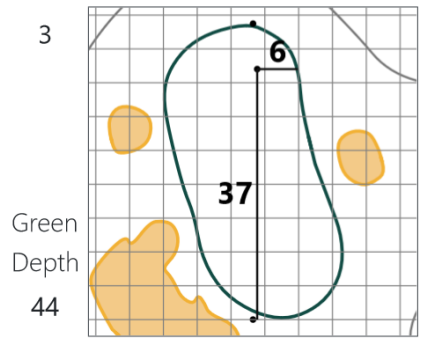

# Round 3 - Friday, June 14, 2024

52nd Southern Junior Championship

Seminole Legacy Golf Club, Tallahassee, FL

One square represents 5 square yards

Jun 11, 2024, 12:37:46 PM

# Evacuation Plan

Hole	Tee	FW	PG	Hole	Tee	FW	PG
1	CH	CH	CH	10	CH	CH	CH
2	CH	A	A	11	CH	C	C
3	A	-	A	12	C	D	D
4	A	B	B	13	D	-	D
5	B	-	B	14	D	D	C
6	B	B	B	15	A	-	A
7	B	B	B	16	A	CH	CH
8	B	B	CH	17	CH	CH	CH
9	CH	CH	CH	18	CH	CH	CH

CH= Walk In to Clubhouse; A = 3 Tee/15 Green; B = 4 Green/8 Tee  
 C = 11 PG/14 PG; D = 12 FW/14 FW