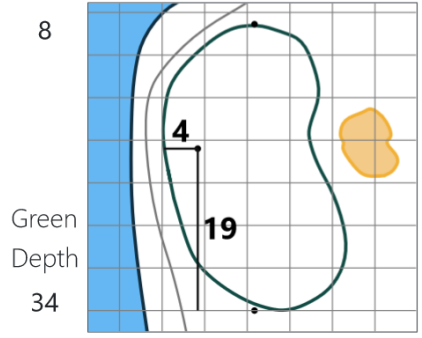

# Round 3 - Friday, June 14, 2024

52nd Southern Junior Championship

Seminole Legacy Golf Club, Tallahassee, FL

One square represents 5 square yards

Jun 11, 2024, 12:37:46 PM

# Evacuation Plan

Hole	Tee	FW	PG	Hole	Tee	FW	PG
1	CH	CH	CH	10	CH	CH	CH
2	CH	A	A	11	CH	C	C
3	A	-	A	12	C	D	D
4	A	B	B	13	D	-	D
5	B	-	B	14	D	D	C
6	B	B	B	15	A	-	A
7	B	B	B	16	A	CH	CH
8	B	B	CH	17	CH	CH	CH
9	CH	CH	CH	18	CH	CH	CH

CH= Walk In to Clubhouse; A = 3 Tee/15 Green; B = 4 Green/8 Tee  
 C = 11 PG/14 PG; D = 12 FW/14 FW