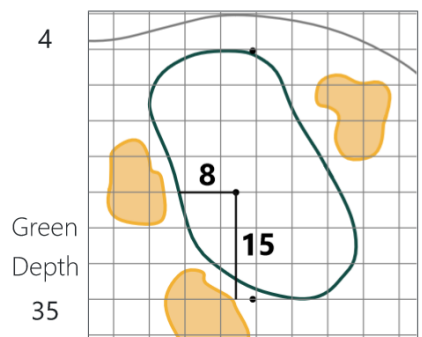

# Round 3 - Friday, June 14, 2024

52nd Southern Junior Championship

Seminole Legacy Golf Club, Tallahassee, FL

One square represents 5 square yards

Jun 11, 2024, 12:37:46 PM

# Evacuation Plan

Hole	Tee	FW	PG	Hole	Tee	FW	PG
1	CH	CH	CH	10	CH	CH	CH
2	CH	A	A	11	CH	C	C
3	A	-	A	12	C	D	D
4	A	B	B	13	D	-	D
5	B	-	B	14	D	D	C
6	B	B	B	15	A	-	A
7	B	B	B	16	A	CH	CH
8	B	B	CH	17	CH	CH	CH
9	CH	CH	CH	18	CH	CH	CH

CH= Walk In to Clubhouse; A = 3 Tee/15 Green; B = 4 Green/8 Tee  
 C = 11 PG/14 PG; D = 12 FW/14 FW