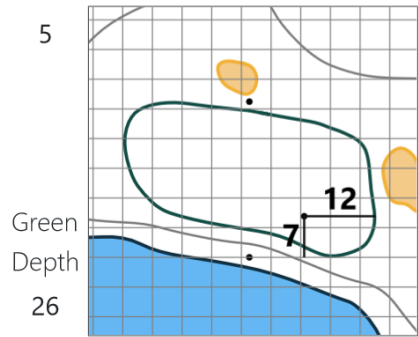

Round 1 - Wednesday, June 12, 2024

52nd Southern Junior Championship

Seminole Legacy Golf Club, Tallahassee, FL

One square represents 5 square yards

Jun 11, 2024, 12:25:03 PM

Evacuation Plan

Hole	Tee	FW	PG	Hole	Tee	FW	PG
1	CH	CH	CH	10	CH	CH	CH
2	CH	A	A	11	CH	C	C
3	A	-	A	12	C	D	D
4	A	B	B	13	D	-	D
5	B	-	B	14	D	D	C
6	B	B	B	15	A	-	A
7	B	B	B	16	A	CH	CH
8	B	B	CH	17	CH	CH	CH
9	CH	CH	CH	18	CH	CH	CH

CH= Walk In to Clubhouse; A = 3 Tee/15 Green; B = 4 Green/8 Tee
 C = 11 PG/14 PG; D = 12 FW/14 FW