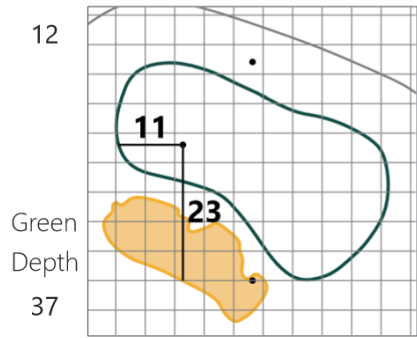

Round 1 - Wednesday, June 12, 2024

52nd Southern Junior Championship

Seminole Legacy Golf Club, Tallahassee, FL

One square represents 5 square yards

Jun 11, 2024, 12:25:03 PM

Evacuation Plan

Hole	Tee	FW	PG	Hole	Tee	FW	PG
1	CH	CH	CH	10	CH	CH	CH
2	CH	A	A	11	CH	C	C
3	A	-	A	12	C	D	D
4	A	B	B	13	D	-	D
5	B	-	B	14	D	D	C
6	B	B	B	15	A	-	A
7	B	B	B	16	A	CH	CH
8	B	B	CH	17	CH	CH	CH
9	CH	CH	CH	18	CH	CH	CH

CH= Walk In to Clubhouse; A = 3 Tee/15 Green; B = 4 Green/8 Tee
 C = 11 PG/14 PG; D = 12 FW/14 FW