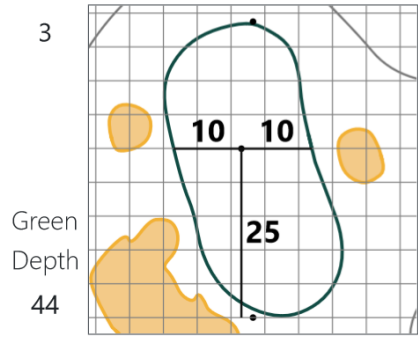

Round 1 - Wednesday, June 12, 2024

52nd Southern Junior Championship

Seminole Legacy Golf Club, Tallahassee, FL

One square represents 5 square yards

Jun 11, 2024, 12:25:03 PM

Evacuation Plan

Hole	Tee	FW	PG	Hole	Tee	FW	PG
1	CH	CH	CH	10	CH	CH	CH
2	CH	A	A	11	CH	C	C
3	A	-	A	12	C	D	D
4	A	B	B	13	D	-	D
5	B	-	B	14	D	D	C
6	B	B	B	15	A	-	A
7	B	B	B	16	A	CH	CH
8	B	B	CH	17	CH	CH	CH
9	CH	CH	CH	18	CH	CH	CH

CH= Walk In to Clubhouse; A = 3 Tee/15 Green; B = 4 Green/8 Tee
 C = 11 PG/14 PG; D = 12 FW/14 FW