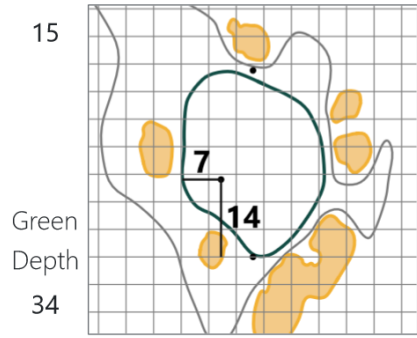

Round 1 - Wednesday, June 12, 2024

52nd Southern Junior Championship

Seminole Legacy Golf Club, Tallahassee, FL

One square represents 5 square yards

Jun 11, 2024, 12:25:03 PM

Evacuation Plan

Hole	Tee	FW	PG	Hole	Tee	FW	PG
1	CH	CH	CH	10	CH	CH	CH
2	CH	A	A	11	CH	C	C
3	A	-	A	12	C	D	D
4	A	B	B	13	D	-	D
5	B	-	B	14	D	D	C
6	B	B	B	15	A	-	A
7	B	B	B	16	A	CH	CH
8	B	B	CH	17	CH	CH	CH
9	CH	CH	CH	18	CH	CH	CH

CH= Walk In to Clubhouse; A = 3 Tee/15 Green; B = 4 Green/8 Tee
 C = 11 PG/14 PG; D = 12 FW/14 FW