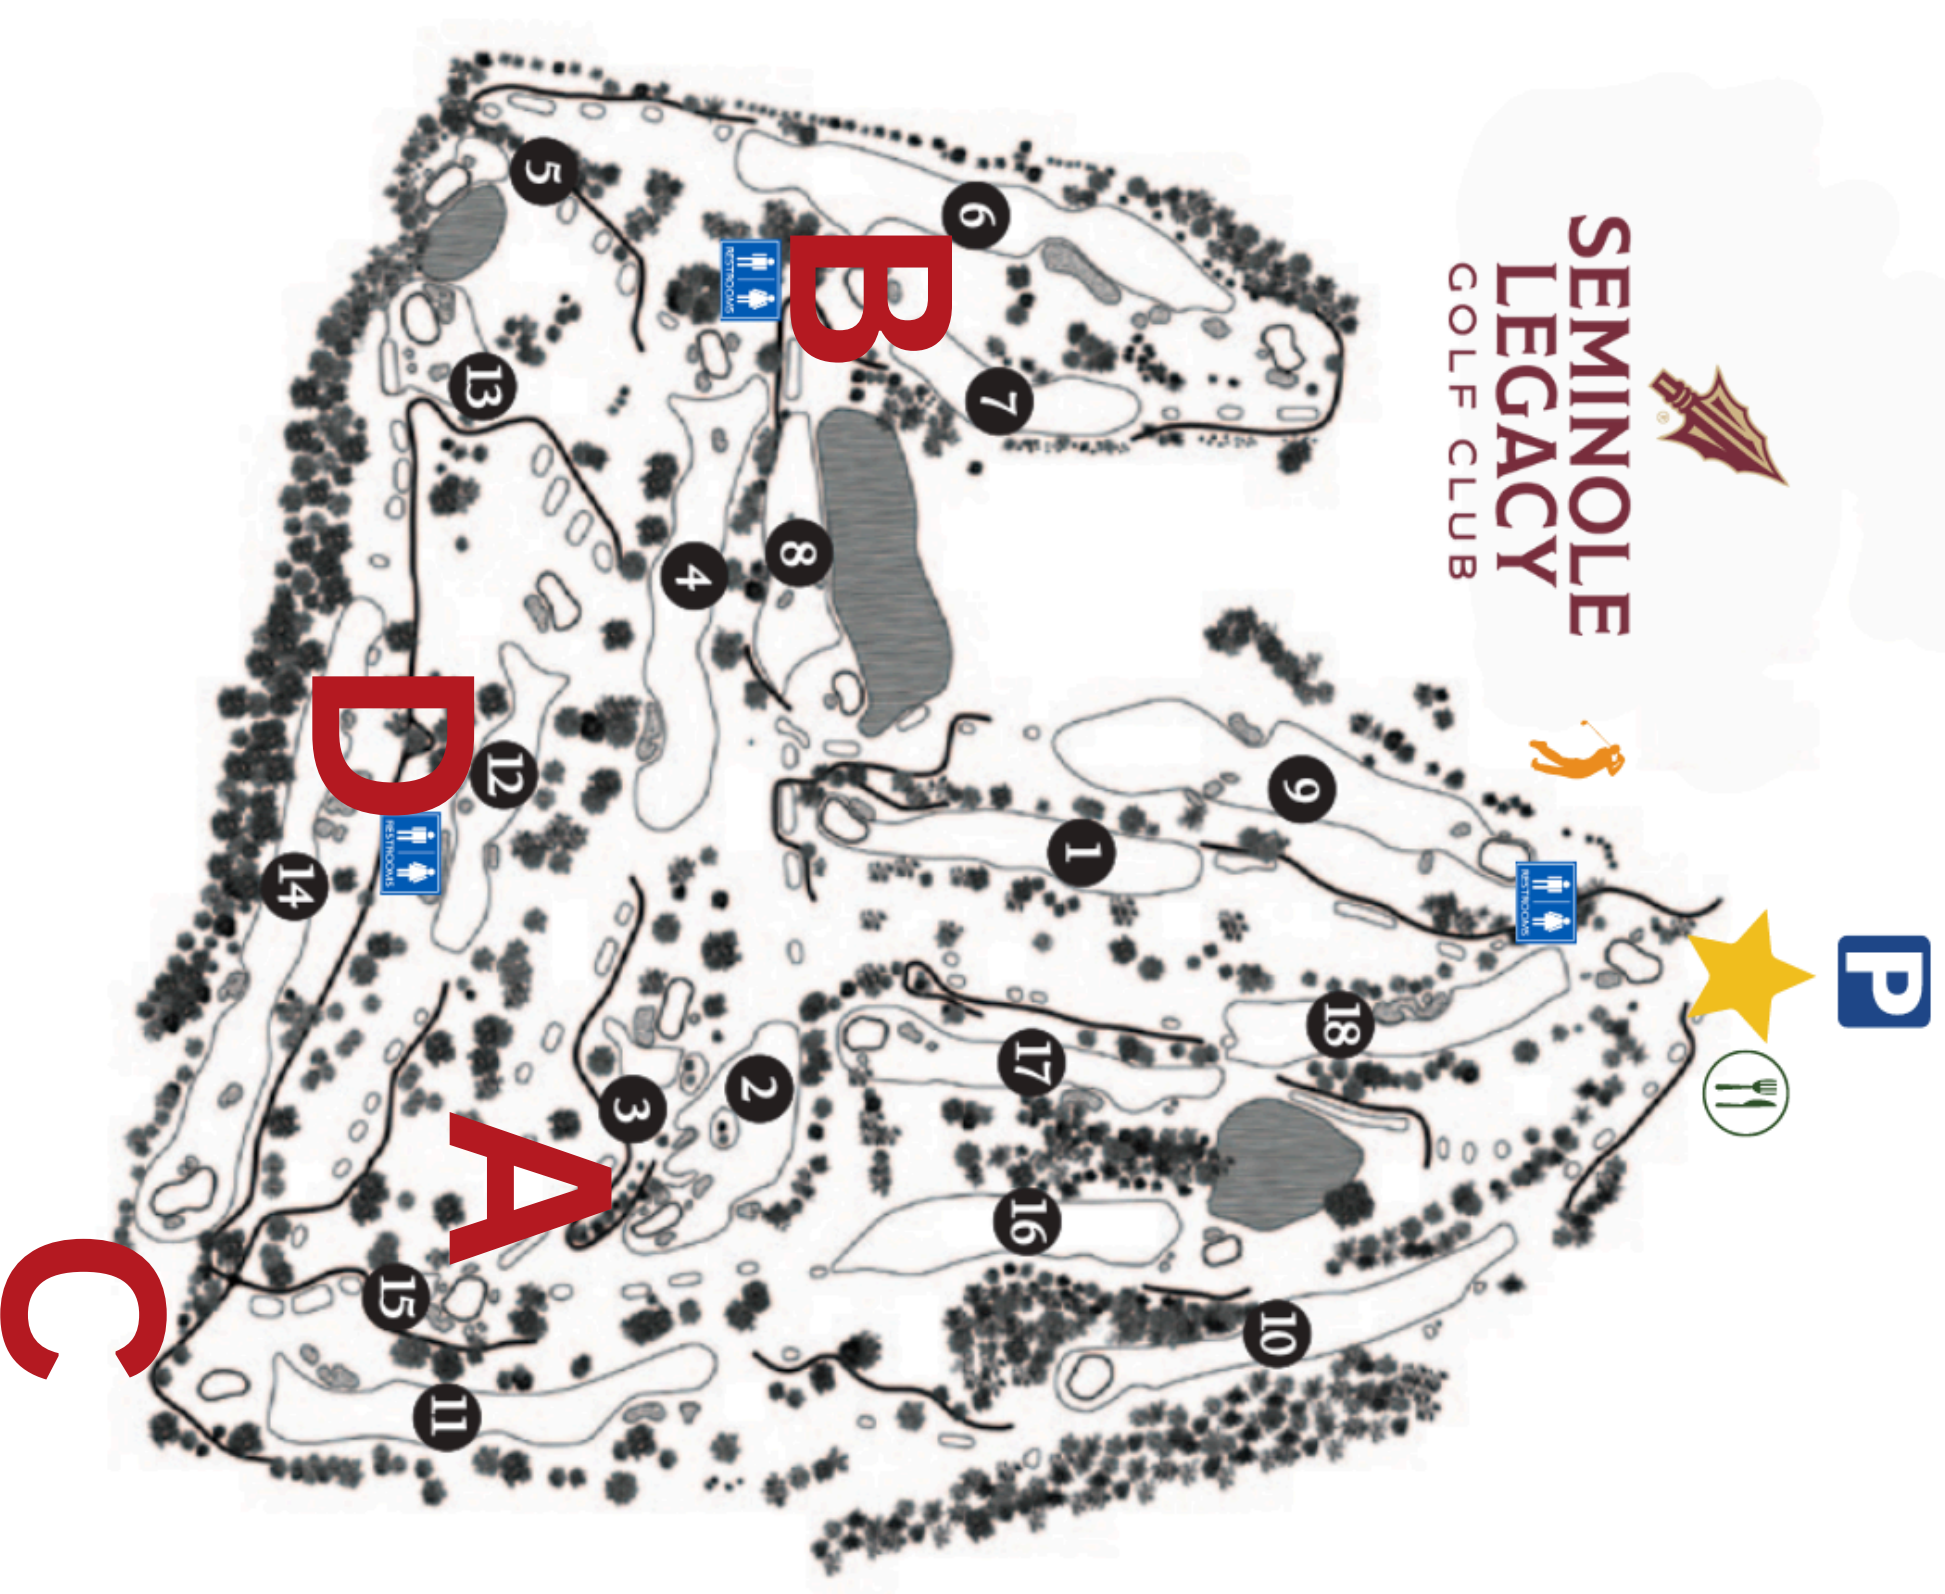

Round 1 - Wednesday, June 12, 2024

52nd Southern Junior Championship

Seminole Legacy Golf Club, Tallahassee, FL

One square represents 5 square yards

Jun 11, 2024, 12:25:03 PM

Evacuation Plan

Hole	Tee	FW	PG	Hole	Tee	FW	PG
1	CH	CH	CH	10	CH	CH	CH
2	CH	A	A	11	CH	C	C
3	A	-	A	12	C	D	D
4	A	B	B	13	D	-	D
5	B	-	B	14	D	D	C
6	B	B	B	15	A	-	A
7	B	B	B	16	A	CH	CH
8	B	B	CH	17	CH	CH	CH
9	CH	CH	CH	18	CH	CH	CH

CH= Walk In to Clubhouse; A = 3 Tee/15 Green; B = 4 Green/8 Tee
 C = 11 PG/14 PG; D = 12 FW/14 FW