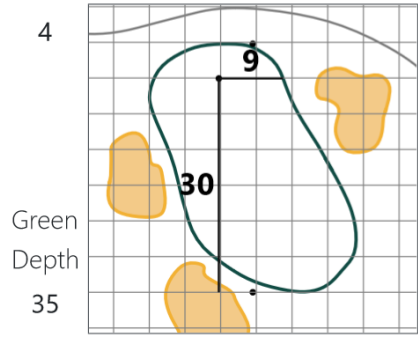

Round 1 - Wednesday, June 12, 2024

52nd Southern Junior Championship

Seminole Legacy Golf Club, Tallahassee, FL

One square represents 5 square yards

Jun 11, 2024, 12:25:03 PM

Evacuation Plan

Hole	Tee	FW	PG	Hole	Tee	FW	PG
1	CH	CH	CH	10	CH	CH	CH
2	CH	A	A	11	CH	C	C
3	A	-	A	12	C	D	D
4	A	B	B	13	D	-	D
5	B	-	B	14	D	D	C
6	B	B	B	15	A	-	A
7	B	B	B	16	A	CH	CH
8	B	B	CH	17	CH	CH	CH
9	CH	CH	CH	18	CH	CH	CH

CH= Walk In to Clubhouse; A = 3 Tee/15 Green; B = 4 Green/8 Tee
 C = 11 PG/14 PG; D = 12 FW/14 FW