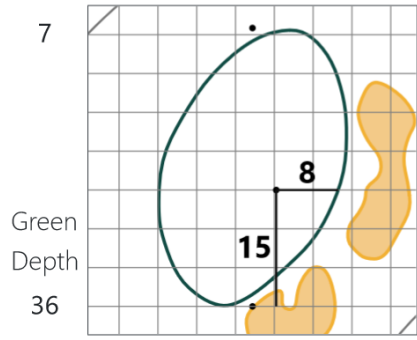

Round 1 - Wednesday, June 12, 2024

52nd Southern Junior Championship

Seminole Legacy Golf Club, Tallahassee, FL

One square represents 5 square yards

Jun 11, 2024, 12:25:03 PM

Evacuation Plan

Hole	Tee	FW	PG	Hole	Tee	FW	PG
1	CH	CH	CH	10	CH	CH	CH
2	CH	A	A	11	CH	C	C
3	A	-	A	12	C	D	D
4	A	B	B	13	D	-	D
5	B	-	B	14	D	D	C
6	B	B	B	15	A	-	A
7	B	B	B	16	A	CH	CH
8	B	B	CH	17	CH	CH	CH
9	CH	CH	CH	18	CH	CH	CH

CH= Walk In to Clubhouse; A = 3 Tee/15 Green; B = 4 Green/8 Tee
 C = 11 PG/14 PG; D = 12 FW/14 FW