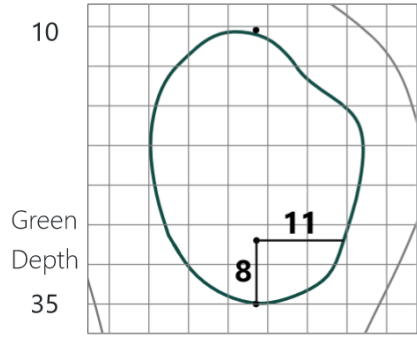

Round 1 - Wednesday, June 12, 2024

52nd Southern Junior Championship

Seminole Legacy Golf Club, Tallahassee, FL

One square represents 5 square yards

Jun 11, 2024, 12:25:03 PM

Evacuation Plan

Hole	Tee	FW	PG	Hole	Tee	FW	PG
1	CH	CH	CH	10	CH	CH	CH
2	CH	A	A	11	CH	C	C
3	A	-	A	12	C	D	D
4	A	B	B	13	D	-	D
5	B	-	B	14	D	D	C
6	B	B	B	15	A	-	A
7	B	B	B	16	A	CH	CH
8	B	B	CH	17	CH	CH	CH
9	CH	CH	CH	18	CH	CH	CH

CH= Walk In to Clubhouse; A = 3 Tee/15 Green; B = 4 Green/8 Tee
 C = 11 PG/14 PG; D = 12 FW/14 FW