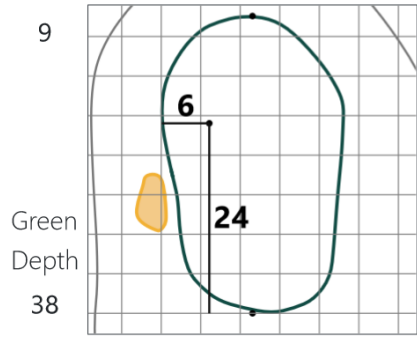

Round 1 - Wednesday, June 12, 2024

52nd Southern Junior Championship

Seminole Legacy Golf Club, Tallahassee, FL

One square represents 5 square yards

Jun 11, 2024, 12:25:03 PM

Evacuation Plan

Hole	Tee	FW	PG	Hole	Tee	FW	PG
1	CH	CH	CH	10	CH	CH	CH
2	CH	A	A	11	CH	C	C
3	A	-	A	12	C	D	D
4	A	B	B	13	D	-	D
5	B	-	B	14	D	D	C
6	B	B	B	15	A	-	A
7	B	B	B	16	A	CH	CH
8	B	B	CH	17	CH	CH	CH
9	CH	CH	CH	18	CH	CH	CH

CH= Walk In to Clubhouse; A = 3 Tee/15 Green; B = 4 Green/8 Tee
 C = 11 PG/14 PG; D = 12 FW/14 FW