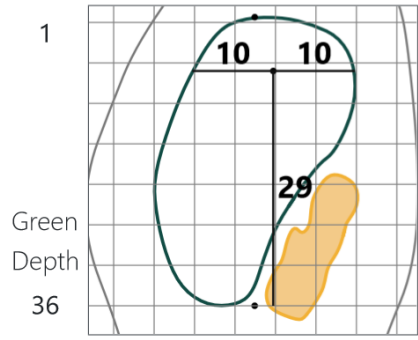

Round 1 - Wednesday, June 12, 2024

52nd Southern Junior Championship

Seminole Legacy Golf Club, Tallahassee, FL

One square represents 5 square yards

Jun 11, 2024, 12:25:03 PM

Evacuation Plan

Hole	Tee	FW	PG	Hole	Tee	FW	PG
1	CH	CH	CH	10	CH	CH	CH
2	CH	A	A	11	CH	C	C
3	A	-	A	12	C	D	D
4	A	B	B	13	D	-	D
5	B	-	B	14	D	D	C
6	B	B	B	15	A	-	A
7	B	B	B	16	A	CH	CH
8	B	B	CH	17	CH	CH	CH
9	CH	CH	CH	18	CH	CH	CH

CH= Walk In to Clubhouse; A = 3 Tee/15 Green; B = 4 Green/8 Tee
 C = 11 PG/14 PG; D = 12 FW/14 FW