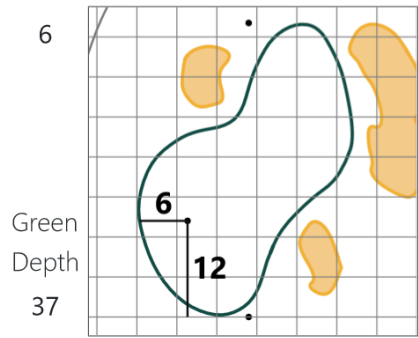

Round 1 - Wednesday, June 12, 2024

52nd Southern Junior Championship

Seminole Legacy Golf Club, Tallahassee, FL

One square represents 5 square yards

Jun 11, 2024, 12:25:03 PM

Evacuation Plan

Hole	Tee	FW	PG	Hole	Tee	FW	PG
1	CH	CH	CH	10	CH	CH	CH
2	CH	A	A	11	CH	C	C
3	A	-	A	12	C	D	D
4	A	B	B	13	D	-	D
5	B	-	B	14	D	D	C
6	B	B	B	15	A	-	A
7	B	B	B	16	A	CH	CH
8	B	B	CH	17	CH	CH	CH
9	CH	CH	CH	18	CH	CH	CH

CH= Walk In to Clubhouse; A = 3 Tee/15 Green; B = 4 Green/8 Tee
 C = 11 PG/14 PG; D = 12 FW/14 FW