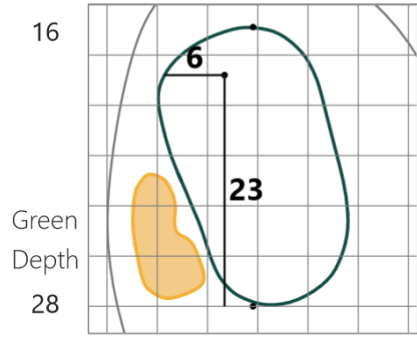

Round 1 - Wednesday, June 12, 2024

52nd Southern Junior Championship

Seminole Legacy Golf Club, Tallahassee, FL

One square represents 5 square yards

Jun 11, 2024, 12:25:03 PM

Evacuation Plan

Hole	Tee	FW	PG	Hole	Tee	FW	PG
1	CH	CH	CH	10	CH	CH	CH
2	CH	A	A	11	CH	C	C
3	A	-	A	12	C	D	D
4	A	B	B	13	D	-	D
5	B	-	B	14	D	D	C
6	B	B	B	15	A	-	A
7	B	B	B	16	A	CH	CH
8	B	B	CH	17	CH	CH	CH
9	CH	CH	CH	18	CH	CH	CH

CH= Walk In to Clubhouse; A = 3 Tee/15 Green; B = 4 Green/8 Tee
 C = 11 PG/14 PG; D = 12 FW/14 FW