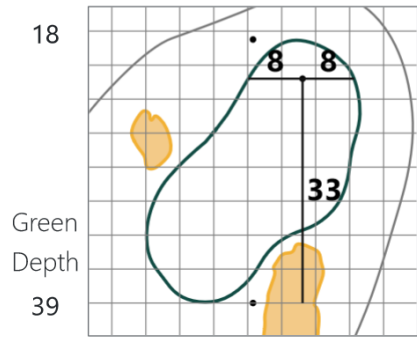

Round 1 - Wednesday, June 12, 2024

52nd Southern Junior Championship

Seminole Legacy Golf Club, Tallahassee, FL

One square represents 5 square yards

Jun 11, 2024, 12:25:03 PM

Evacuation Plan

Hole	Tee	FW	PG	Hole	Tee	FW	PG
1	CH	CH	CH	10	CH	CH	CH
2	CH	A	A	11	CH	C	C
3	A	-	A	12	C	D	D
4	A	B	B	13	D	-	D
5	B	-	B	14	D	D	C
6	B	B	B	15	A	-	A
7	B	B	B	16	A	CH	CH
8	B	B	CH	17	CH	CH	CH
9	CH	CH	CH	18	CH	CH	CH

CH= Walk In to Clubhouse; A = 3 Tee/15 Green; B = 4 Green/8 Tee
 C = 11 PG/14 PG; D = 12 FW/14 FW