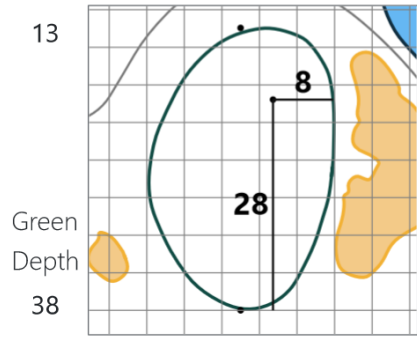

Round 1 - Wednesday, June 12, 2024

52nd Southern Junior Championship

Seminole Legacy Golf Club, Tallahassee, FL

One square represents 5 square yards

Jun 11, 2024, 12:25:03 PM

Evacuation Plan

Hole	Tee	FW	PG	Hole	Tee	FW	PG
1	CH	CH	CH	10	CH	CH	CH
2	CH	A	A	11	CH	C	C
3	A	-	A	12	C	D	D
4	A	B	B	13	D	-	D
5	B	-	B	14	D	D	C
6	B	B	B	15	A	-	A
7	B	B	B	16	A	CH	CH
8	B	B	CH	17	CH	CH	CH
9	CH	CH	CH	18	CH	CH	CH

CH= Walk In to Clubhouse; A = 3 Tee/15 Green; B = 4 Green/8 Tee
 C = 11 PG/14 PG; D = 12 FW/14 FW