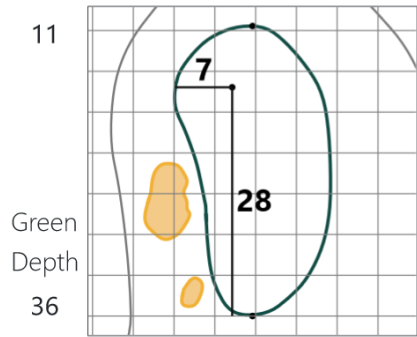

Round 1 - Wednesday, June 12, 2024

52nd Southern Junior Championship

Seminole Legacy Golf Club, Tallahassee, FL

One square represents 5 square yards

Jun 11, 2024, 12:25:03 PM

Evacuation Plan

Hole	Tee	FW	PG	Hole	Tee	FW	PG
1	CH	CH	CH	10	CH	CH	CH
2	CH	A	A	11	CH	C	C
3	A	-	A	12	C	D	D
4	A	B	B	13	D	-	D
5	B	-	B	14	D	D	C
6	B	B	B	15	A	-	A
7	B	B	B	16	A	CH	CH
8	B	B	CH	17	CH	CH	CH
9	CH	CH	CH	18	CH	CH	CH

CH= Walk In to Clubhouse; A = 3 Tee/15 Green; B = 4 Green/8 Tee
 C = 11 PG/14 PG; D = 12 FW/14 FW