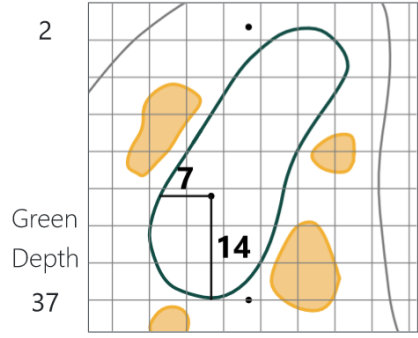

Round 1 - Wednesday, June 12, 2024

52nd Southern Junior Championship

Seminole Legacy Golf Club, Tallahassee, FL

One square represents 5 square yards

Jun 11, 2024, 12:25:03 PM

Evacuation Plan

Hole	Tee	FW	PG	Hole	Tee	FW	PG
1	CH	CH	CH	10	CH	CH	CH
2	CH	A	A	11	CH	C	C
3	A	-	A	12	C	D	D
4	A	B	B	13	D	-	D
5	B	-	B	14	D	D	C
6	B	B	B	15	A	-	A
7	B	B	B	16	A	CH	CH
8	B	B	CH	17	CH	CH	CH
9	CH	CH	CH	18	CH	CH	CH

CH= Walk In to Clubhouse; A = 3 Tee/15 Green; B = 4 Green/8 Tee
 C = 11 PG/14 PG; D = 12 FW/14 FW