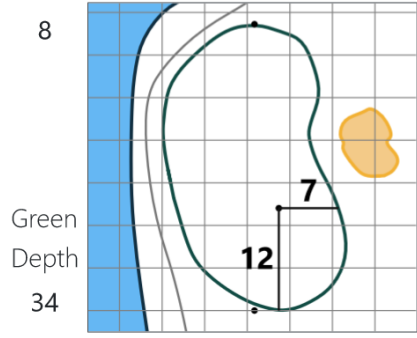

Round 1 - Wednesday, June 12, 2024

52nd Southern Junior Championship

Seminole Legacy Golf Club, Tallahassee, FL

One square represents 5 square yards

Jun 11, 2024, 12:25:03 PM

Evacuation Plan

Hole	Tee	FW	PG	Hole	Tee	FW	PG
1	CH	CH	CH	10	CH	CH	CH
2	CH	A	A	11	CH	C	C
3	A	-	A	12	C	D	D
4	A	B	B	13	D	-	D
5	B	-	B	14	D	D	C
6	B	B	B	15	A	-	A
7	B	B	B	16	A	CH	CH
8	B	B	CH	17	CH	CH	CH
9	CH	CH	CH	18	CH	CH	CH

CH= Walk In to Clubhouse; A = 3 Tee/15 Green; B = 4 Green/8 Tee
 C = 11 PG/14 PG; D = 12 FW/14 FW