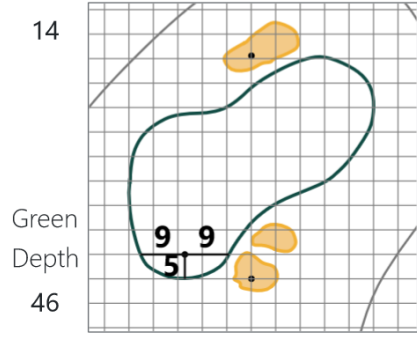

Round 1 - Wednesday, June 12, 2024

52nd Southern Junior Championship

Seminole Legacy Golf Club, Tallahassee, FL

One square represents 5 square yards

Jun 11, 2024, 12:25:03 PM

Evacuation Plan

Hole	Tee	FW	PG	Hole	Tee	FW	PG
1	CH	CH	CH	10	CH	CH	CH
2	CH	A	A	11	CH	C	C
3	A	-	A	12	C	D	D
4	A	B	B	13	D	-	D
5	B	-	B	14	D	D	C
6	B	B	B	15	A	-	A
7	B	B	B	16	A	CH	CH
8	B	B	CH	17	CH	CH	CH
9	CH	CH	CH	18	CH	CH	CH

CH= Walk In to Clubhouse; A = 3 Tee/15 Green; B = 4 Green/8 Tee
 C = 11 PG/14 PG; D = 12 FW/14 FW