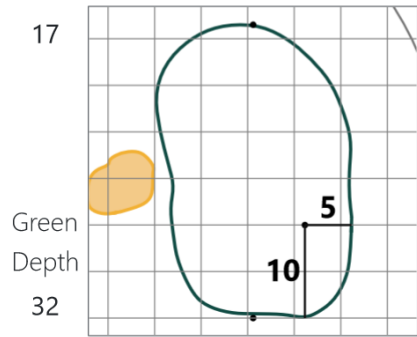

Round 1 - Wednesday, June 12, 2024

52nd Southern Junior Championship

Seminole Legacy Golf Club, Tallahassee, FL

One square represents 5 square yards

Jun 11, 2024, 12:25:03 PM

Evacuation Plan

Hole	Tee	FW	PG	Hole	Tee	FW	PG
1	CH	CH	CH	10	CH	CH	CH
2	CH	A	A	11	CH	C	C
3	A	-	A	12	C	D	D
4	A	B	B	13	D	-	D
5	B	-	B	14	D	D	C
6	B	B	B	15	A	-	A
7	B	B	B	16	A	CH	CH
8	B	B	CH	17	CH	CH	CH
9	CH	CH	CH	18	CH	CH	CH

CH= Walk In to Clubhouse; A = 3 Tee/15 Green; B = 4 Green/8 Tee
 C = 11 PG/14 PG; D = 12 FW/14 FW